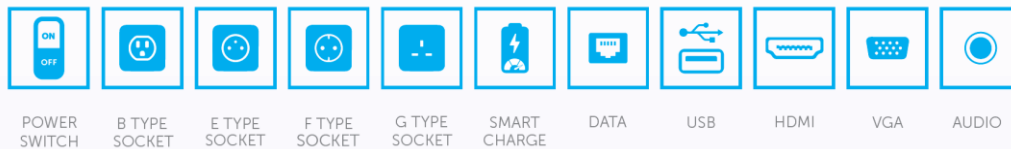

Chroma Technical Specification

Product description

Chroma power offers power when you need it via its selection of smart charge power socket ports. Chroma is supplied with data & media connections allowing the end user to connect various devices quickly & efficiently. Excellent clamping fixtures and smart charge points makes this a practical and stylish addition to your desktop! Chroma is available in white and black and allows the end user to mount the module onto their desk as a top and bottom fix option. Spare fuse supplied in every socket.

Type	Depth from desk surface	Width on desk surface	Length on desk surface	Weight
Single power	55mm	75mm	150mm	0.25kg
2 power	55mm	75mm	213mm	0.55kg
3 power	55mm	75mm	280mm	0.65kg
4 power	55mm	75mm	346mm	0.85kg

(Mains Sockets):

- 230-240V •
- 13A (Max)
- 3x1.5mm ²

Features

Fully segregated power and data housings

All UK sockets feature integral fuses, with unique Spare Fuse system (ABL patent)

500mm fly lead with Wieland connection

Desk clamp thickness – maximum 35mm

All power products are fused at either 3.15 amps or 5 amps in accordance with BS6396.

Don't forget your mains leads

Did you know that we are WEEE Compliant? Call our friendly team on 01933 400 080 for more info

WEEE No: WEE/JD0067TX