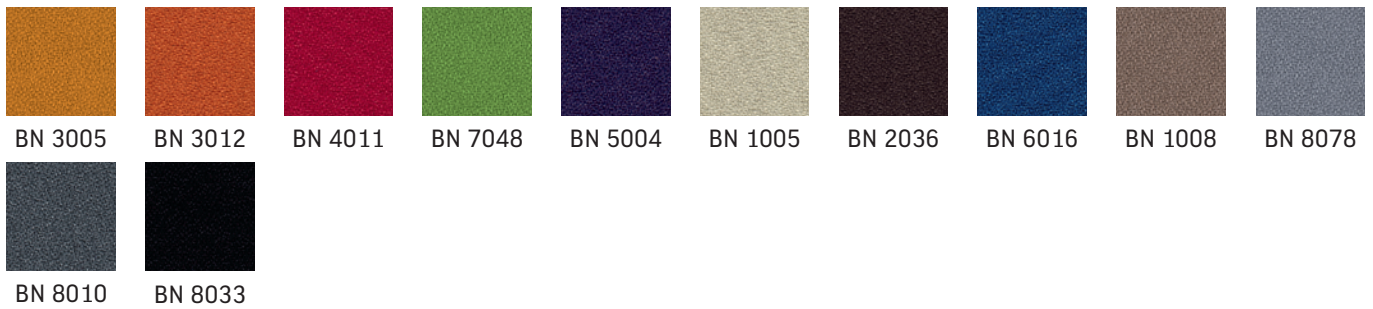

Bondai +3

Only for Easy Space