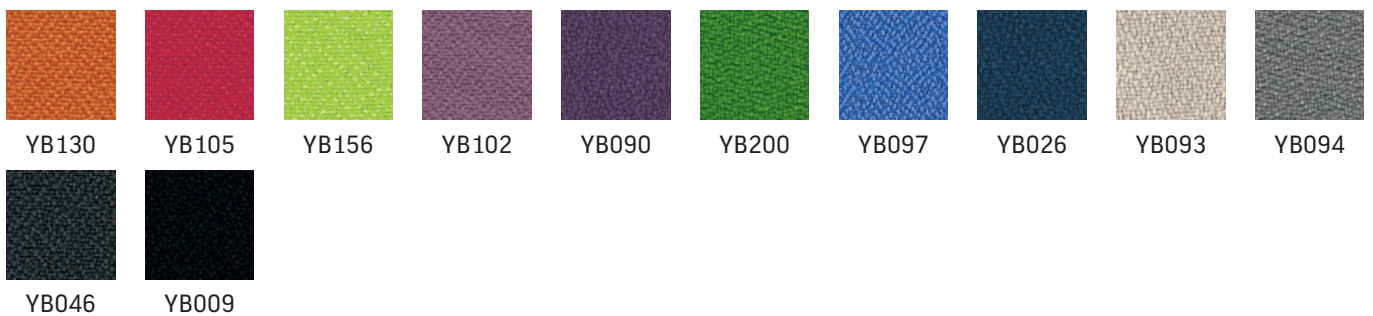

## Melamine +1

\* Melamine available only for Easy Space elements with 18mm thickness (cabinets/pedestals fronts, all panels for desks and Workbench)

## Bondai +3

Only for Easy Space

## Lucia +3

Only for Easy Space