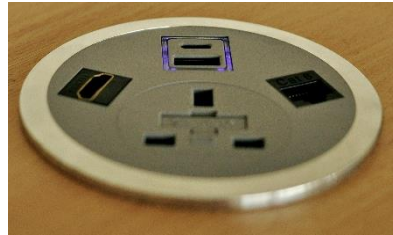

## Product description

Charge your device the smart way with the Port-EI range from ABL. Designed to fit into a standard 80mm port hole in the desk. Power, design, and connectivity right where you need it - now with our upgraded Type A+C Smart Adaptive Charging! This sleek desktop power module has revolutionised the way we charge our devices. Not only does it offer the power required to fully charge a smart phone or device, but also provides a stylish finish to the office desk.