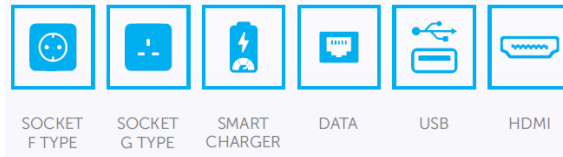

Product description

Charge your device the smart way with the Port-EI range from ABL. Designed to fit into a standard 80mm port hole in the desk. Power, design, and connectivity right where you need it - now with our upgraded Type A+C Smart Adaptive Charging! This sleek desktop power module has revolutionised the way we charge our devices. Not only does it offer the power required to fully charge a smart phone or device, but also provides a stylish finish to the office desk.

Type	Hole Diameter (mm)	Table thickness (mm)	Free space under table (mm)	Diameter on surface (mm)	Height on surface (mm)	(Mains Sockets): • 230-240V • 13A (Max) • 3x1.5mm^{^2}
Single socket	80	14-45	125	94	4